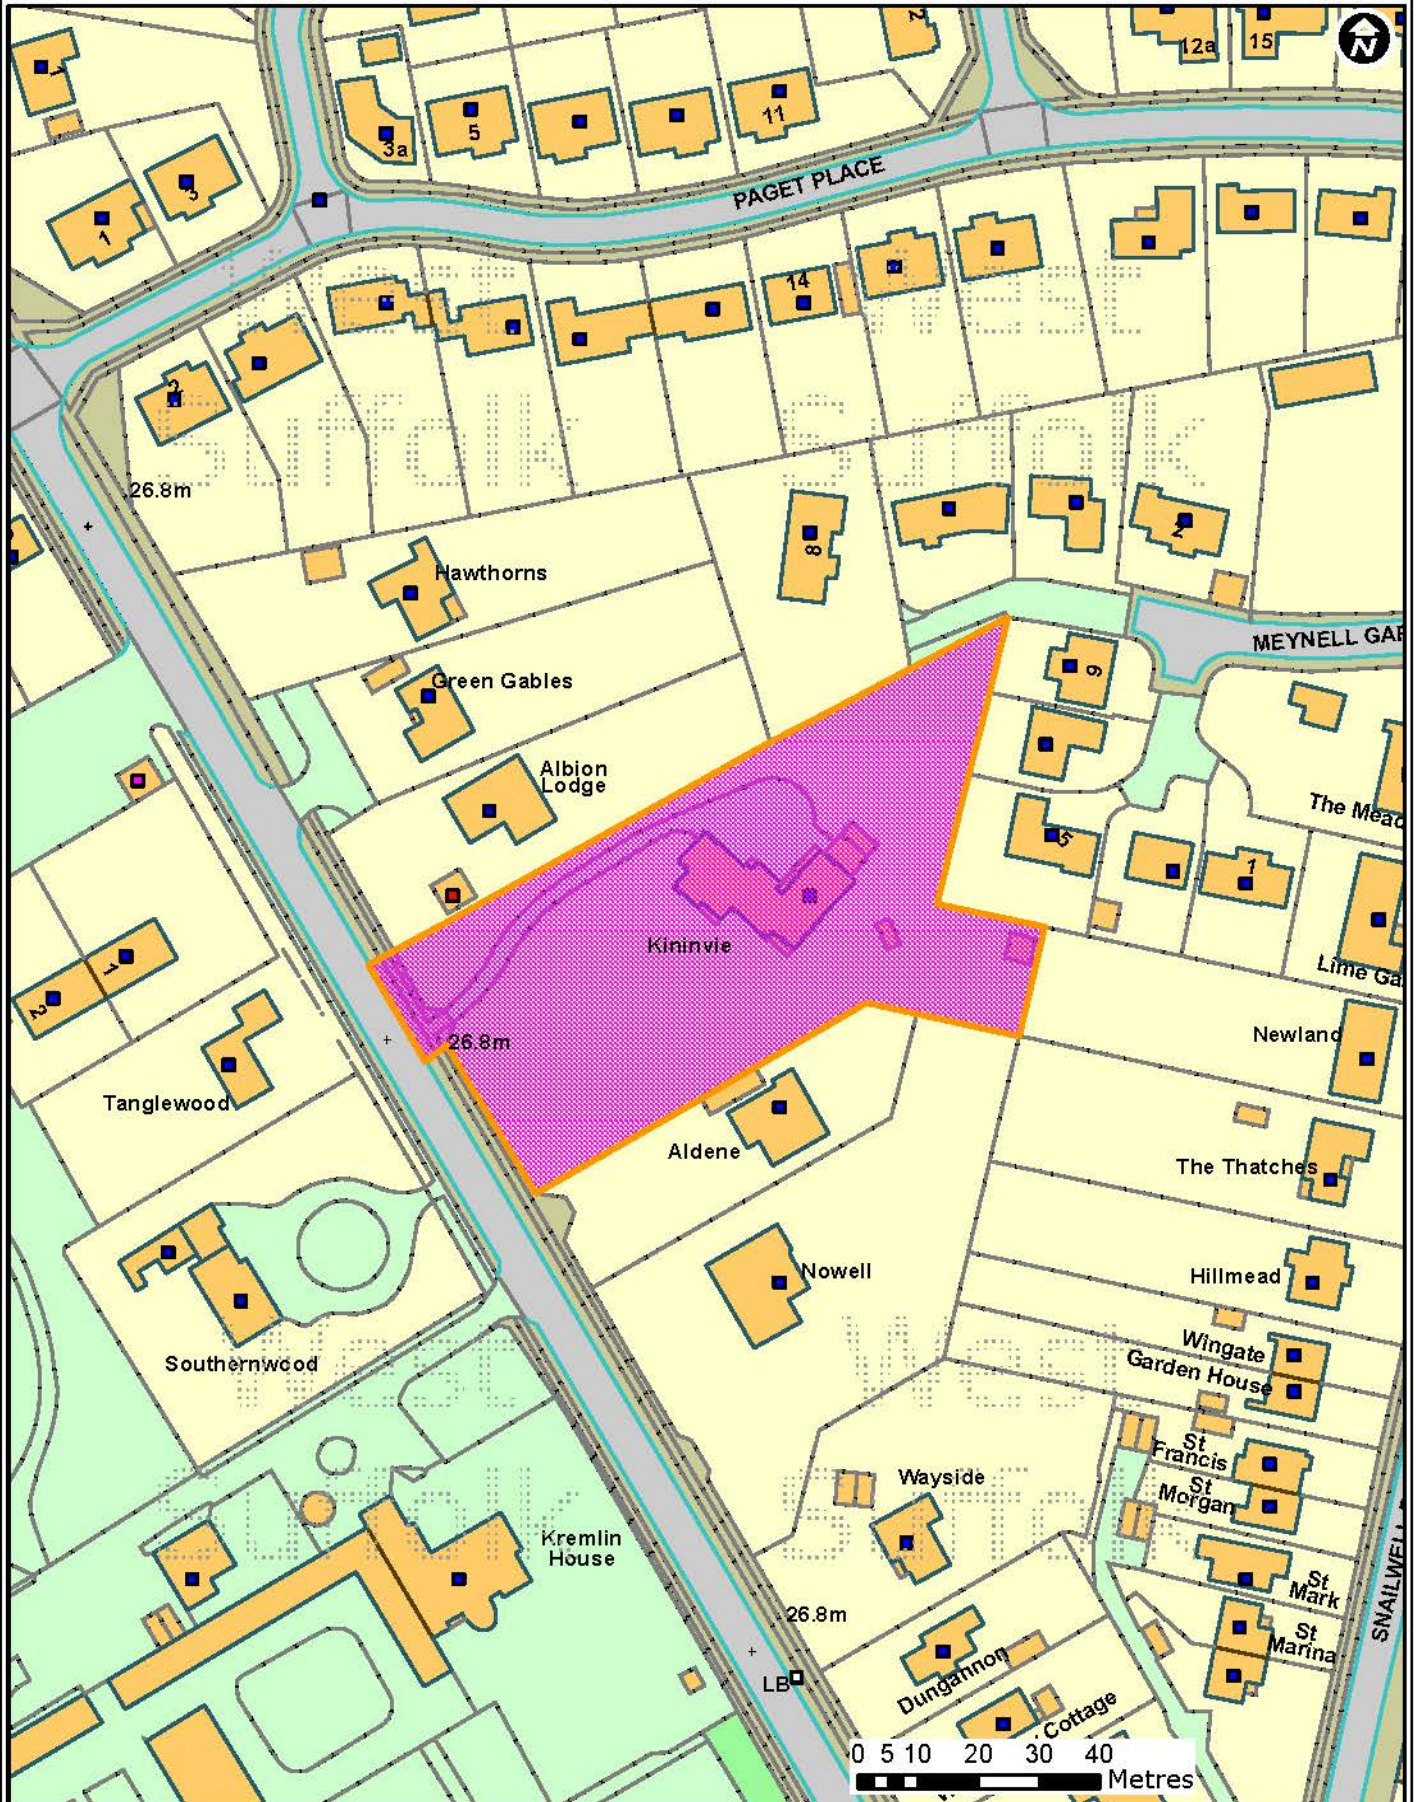

DC/15/2120/FUL

Pakenham Ward

Forest Heath • St Edmundsbury

West Suffolk
working together

© Crown Copyright and database rights 2015 Ordnance Survey 100019675/100023282. You are not permitted to copy, sub-license, distribute or sell any of this data to third parties in any form. Use of this data is subject to terms and conditions. See www.westsuffolk.gov.uk/disclaimer.cfm.

Scale: 1:1,250
Date: 19/05/2016